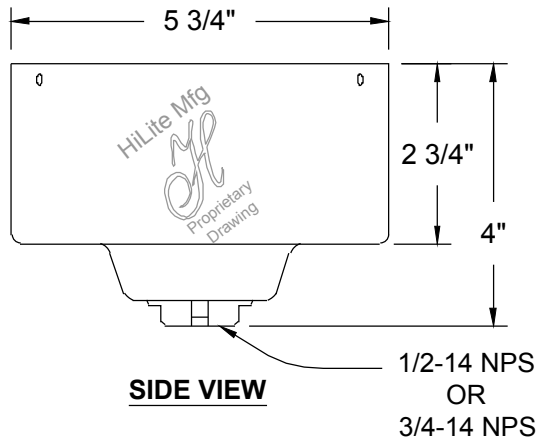

HI-LITE MFG.CO., INC

13450 Monte Vista Avenue
Chino, California 91710
Telephone: (909) 465-1999
Toll Free: (800) 465-0211
Fax: (909) 465-0907
www.hilitemfg.com

LED Stem Mount Canopy (LED/SMC)

Note: Not available in steel, copper, brass or specialty finishes.
Stem mount fixtures are suitable for damp location only.

SIDE VIEW

LED Hang Straight Canopy 1/2" or 3/4" (LED/HSC 1/2" or 3/4")

Note: Not available in steel, copper, brass or specialty finishes.
Stem mount fixtures are suitable for damp location only.

LED Cord Canopy

Note: Not available in steel, copper, brass or specialty finishes.
Stem mount fixtures are suitable for damp location only.