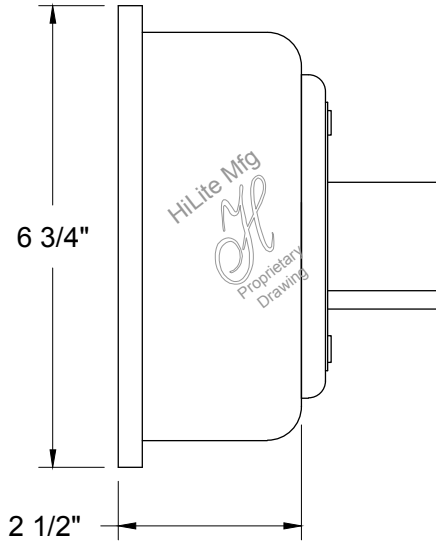

Note: Not available in steel, copper, brass or specialty finishes.
Stem mount fixtures are suitable for damp location only.

SIDE VIEW

BOTTOM VIEW

LED Hang Straight Canopy 1/2" or 3/4" (LED/HSC 1/2" or 3/4")

Note: Not available in steel, copper, brass or specialty finishes.
Stem mount fixtures are suitable for damp location only.

SIDE VIEW

BOTTOM VIEW

LED Cord Canopy

Note: Not available in steel, copper, brass or specialty finishes.
Stem mount fixtures are suitable for damp location only.

HI-LITE MFG.CO., INC

13450 Monte Vista Avenue
Chino, California 91710
Telephone: (909) 465-1999
Toll Free: (800) 465-0211
Fax: (909) 465-0907
www.hilitemfg.com

SIDE VIEW

FRONT VIEW

LED Wall Mount Ballast Canopy