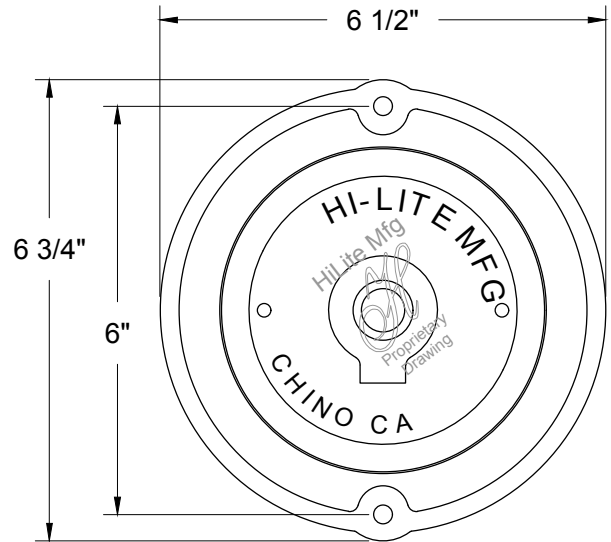

HI-LITE MFG.CO., INC

13450 Monte Vista Avenue
Chino, California 91710
Telephone: (909) 465-1999
Toll Free: (800) 465-0211
Fax: (909) 465-0907
www.hilitemfg.com

SIDE VIEW

FRONT VIEW

LED Wall Mount Ballast Canopy