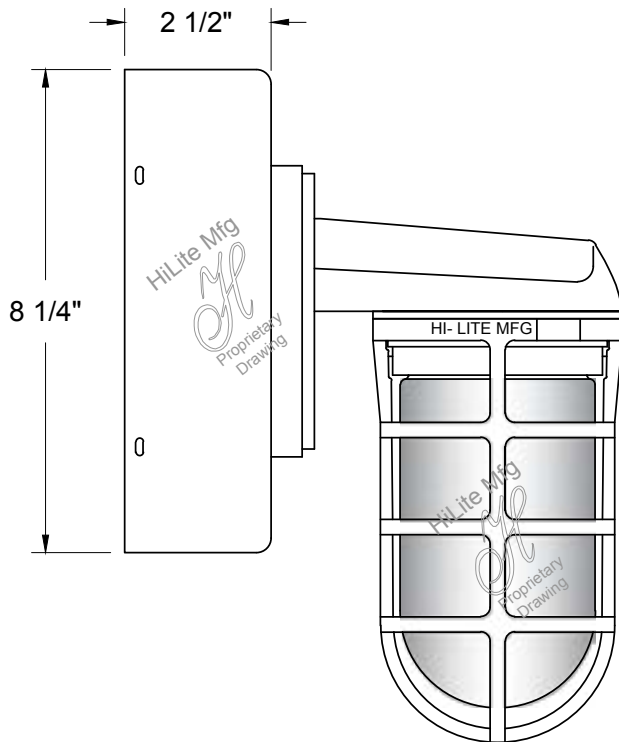

HI-LITE MFG.CO., INC

13450 Monte Vista Avenue
Chino, California 91710
Telephone: (909) 465-1999
Toll Free: (800) 465-0211
Fax: (909) 465-0907
www.hilitemfg.com

LED Wall Mount Ballast Canopy

Note: Not available in steel, copper, brass or specialty finishes.
Gooseneck & wall bracket fixtures are suitable for wet, damp & dry locations.

SIDE VIEW

LED Wall Mount Ballast Canopy for HB Series

Note: Not available in steel, copper, brass or specialty finishes.
Gooseneck & wall bracket fixtures are suitable for wet, damp & dry locations.