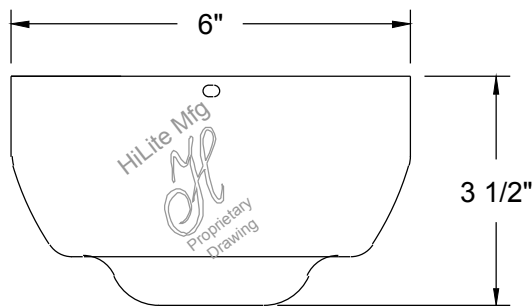

HI-LITE MFG.CO., INC

13450 Monte Vista Avenue
Chino, California 91710
Telephone: (909) 465-1999
Toll Free: (800) 465-0211
Fax: (909) 465-0907
www.hilitemfg.com

LED Stem Mount Canopy (LED/SMC)

Note: Not available in steel, copper, brass or specialty finishes.
Stem mount fixtures are suitable for damp location only.

LED Hang Straight Canopy 1/2" or 3/4" (LED/HSC 1/2" or 3/4")

Note: Not available in steel, copper, brass or specialty finishes.
Stem mount fixtures are suitable for damp location only.

SIDE VIEW

LED Cord Canopy

Note: Not available in steel, copper, brass or specialty finishes.
Stem mount fixtures are suitable for damp location only.