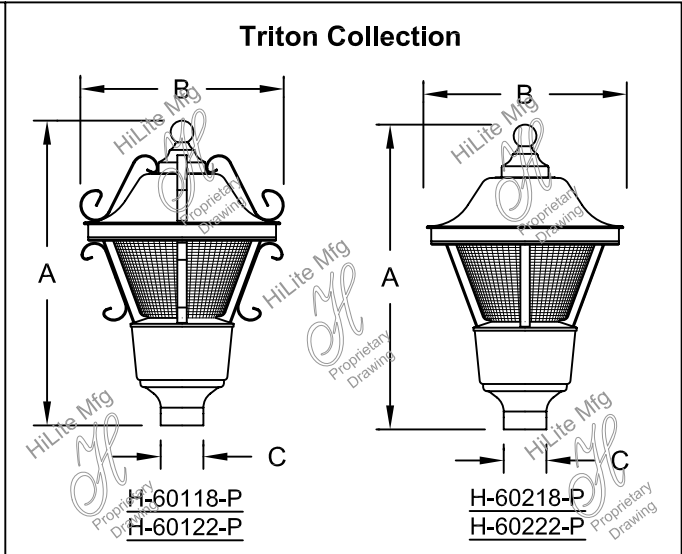

Item Number	Height (A)	Width (B)	Post Fitter (C)
H-60118-P	25"	18"	3"
H-60122-P	30"	21"	3"
H-60218-P	25"	16"	3"
H-60222-P	30"	19"	3"

For Post Mount Only

Fixture No.	Fixture Color	Globe	Refractor Type	Wattage/Lamp options	Ballast	Voltage
H-60118-P ⁽¹⁾	Standard	AC ⁽²⁾ (Acrylic)	Light ⁽³⁾ Distribution	Incandescent ⁽¹⁾ ⁽⁴⁾ (Fixture is standard 200W. Do not specify.)	Ballast option not available for INC.	Incandescent (Fixture is standard 120V. Do not specify.)
H-60122-P ⁽¹⁾	91 (Black)	PLY ⁽²⁾ (Polycarbonate)	T3 (Type 3) T5 (Type 5)	CFL ⁽⁴⁾ (Compact Fluorescent)	OBB (Onboard)	CFL
H-60218-P ⁽¹⁾	95 (Dk. Grn)			13/CFL	OBB (Fluorescent Options 13W-85W)	M (Multi 120/277V)
H-60218-P ⁽¹⁾	96 (Galv.)			18/CFL	OBB (HID Options 35W-70W)	
H-60222-P ⁽¹⁾	BR47 (Rust)			26/32/42/CFL	For specs see pages 341-343.	
	BK01, GN20.			26/CFL		
	Upgraded Finishes		1-70/CFL			
	29, 66, 82, 92, 94, 97, 100, 103, 104, 105, 112, 113, 114, 117, 118, 119, 127, 128, 133, 134, 135, 136, 101, 102, 137, 139, 140, 121, 122, 123, 124.		DMB (Dimmable Ballast for CFL. Add to Part No.)			
	For finish specs see pages 344-348.		HID (High Intensity Discharge)			
			MH ⁽⁴⁾ (Metal Halide)			
			35/MH			
			50/MH			
			70/MH			
			100/MH			
			150/MH			
			175/MH			
			250/MH			
			HPS ⁽⁴⁾ (High Pressure Sodium)			
			50/HPS			
			70/HPS			
			100/HPS			
			150/HPS			
			250/HPS			

H-60118-P - 91 / PLY - T3 / 13/CFL - OBB - M

ORDER EXAMPLE
(USE THIS FORMAT TO PLACE ORDER)

- Notes:
- (1) H-60118-P and H-60218-P available for 200W Max INC, 42W Max CFL and 175W Max HID.
H-60122-P and H-60222-P available for 200W Max INC, 85W Max CFL and 250W Max HID.
 - (2) Acrylic is for INC.
Polycarbonate is for INC, CFL and HID.
 - (3) T3 is for Type 3 light distribution.
T5 is for Type 5 light distribution.
 - (4) Socket Bases: INC and 35W-175W HID are medium base. 250W HID is mogul Base. CFL is GX24Q.